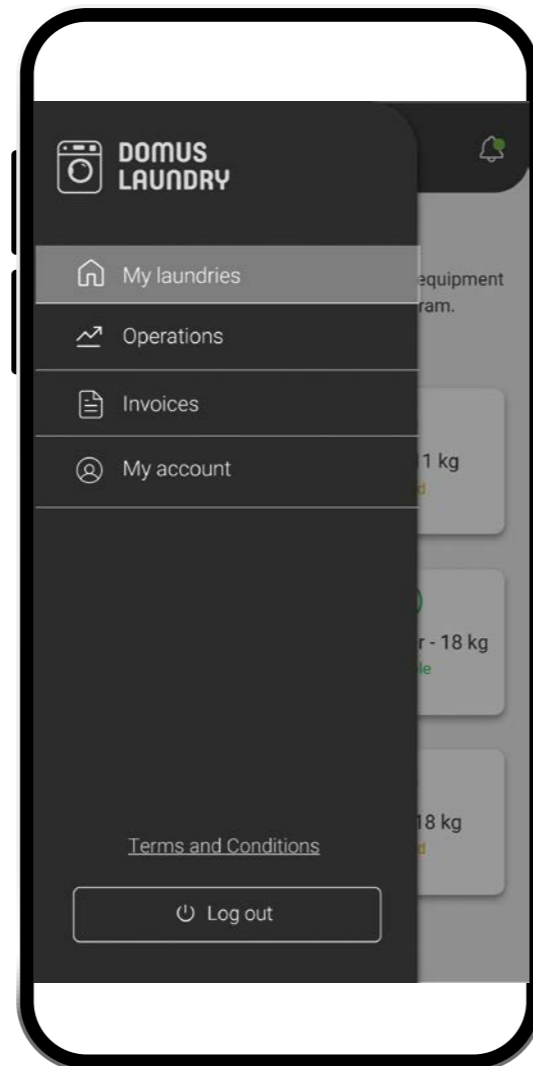

Self-service app

DOMUS LAUNDRY is the most convenient option for using the service with your mobile: choose the shop closest to you when you need a laundry, select the machine and the program and, once finished, pay using your mobile. You will also get statistics on all your washes and be able to enjoy promotions.

FREE

Download the app

Android

iOS

DomusConnect platform and Domus Laundry App completely free

Self-service app for the user

Offer the self-service app to your customers:

With the self-service app, your customers can search for your laundry, book and pay for the machines easily, from the app itself and through the QR code displayed on the machine screen.

Manage bookings and payments at your trusted laundry. The app lets you:

SEARCH FOR LAUNDRIES AND ADD THEM TO FAVOURITES

VIEW THE STATUS OF THE MACHINES IN REAL TIME

BOOK MACHINES FOR WASHING OR DRYING YOUR LAUNDRY

PAY THROUGH THE APPLICATION

RECEIVE PROGRAM ALERTS WHEN IT IS ALMOST DONE

VIEW YOUR OPERATIONS

REQUEST AND DOWNLOAD YOUR INVOICES

RECEIVE DISCOUNTS AND PROMOTIONS