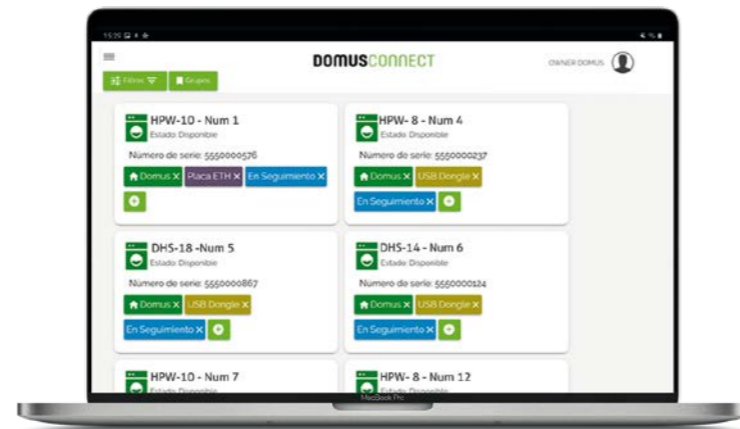

# Clean&Go

By Domus

CLEAN & GO by Domus is a laundry with a daring, modern and functional design to create and decorate your own coin laundry.

## DomusConnect

Manage your business remotely. Set up your self-service laundry: schedules, payment methods, discounts, etc.

Control your machines remotely: programs, prices, configurations, telemetry washing and drying, etc. More on pages 12-15.