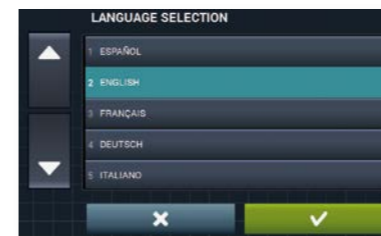

Self-service equipment

ECOVOLUTION
by DOMUS

THE OWNER FINDS

- ✓ **Easy programming for time zones**
- ✓ **Prices lists easy programming:**
  prices, promotions
- ✓ **Statistics, earnings data**
- ✓ **Remote management thanks to DOMUS Connect**

THE USER FINDS

- ✓ **Easy selection of programs**
- ✓ **Easy operation of machines**
- ✓ **Visualization of videos:**
  use instructions, adverts
- ✓ **Remote payment by the DOMUS LAUNDRY APP**

Washers and dryers share the same control: **Touch II**

37 languages available