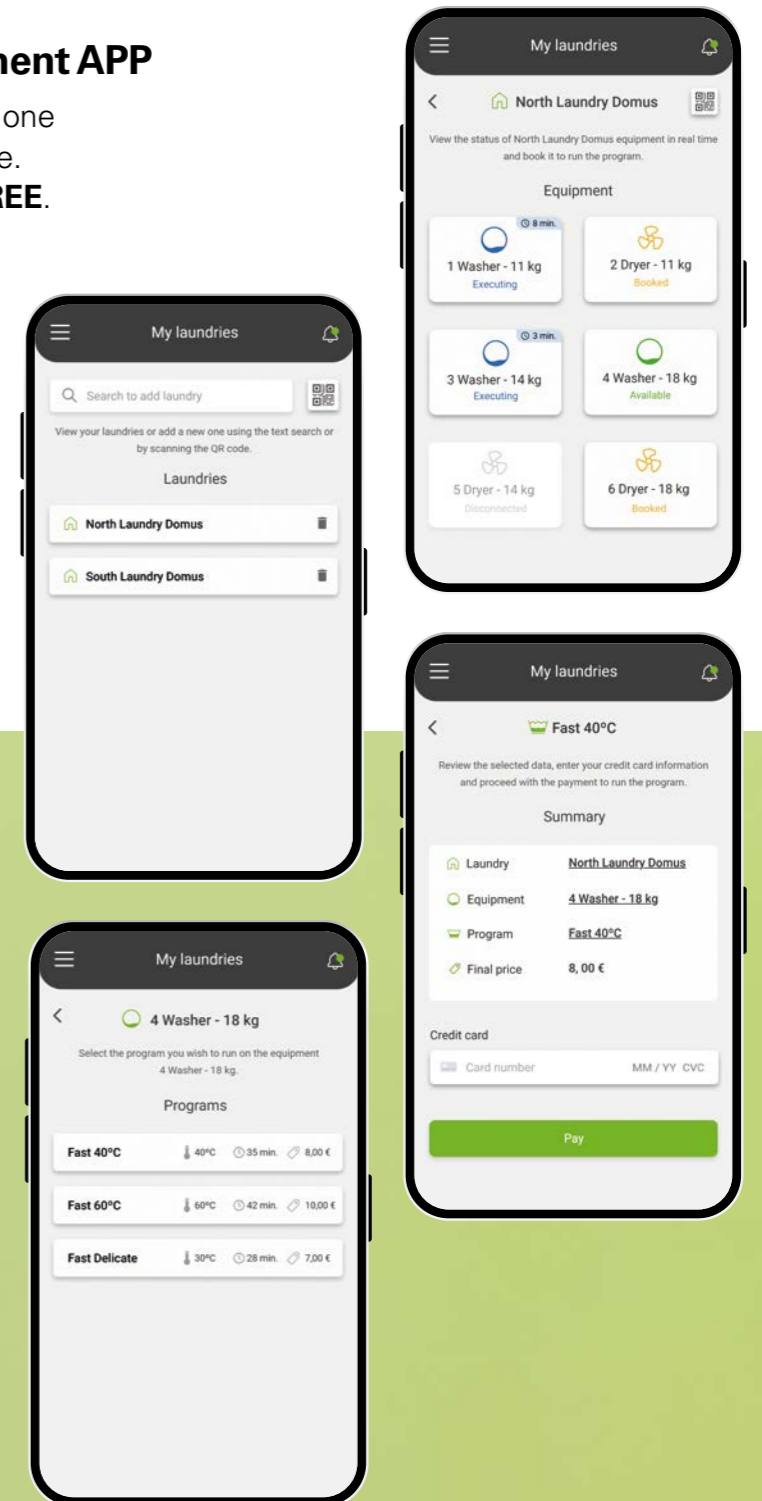

### External device

By means of an external device, which communicates with the machines. For example a **central pay**.

### DOMUS LAUNDRY payment APP

Through our APP or a third party one we can book and pay with mobile. Available for Android and iOS. **FREE**.

DOMUSLAUNDRY