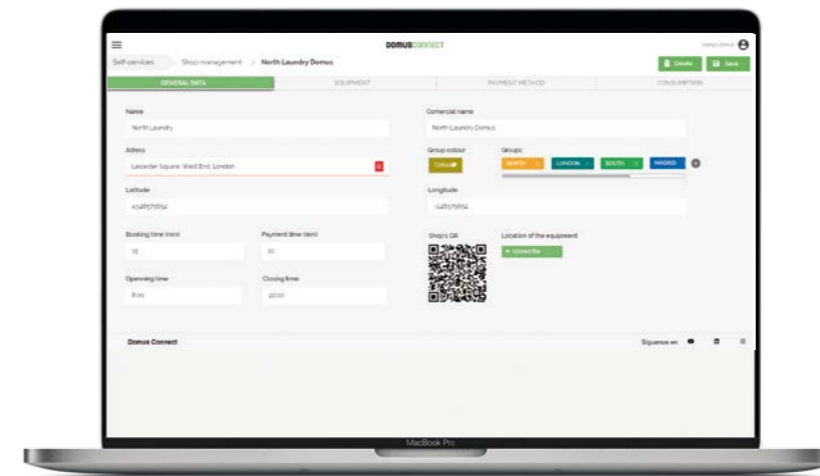

Self-service app for the owner

Configure and manage your self-service laundry (opening times, program pricing, payment methods, QR code, promotions, utility costs, etc.), so your customers can find your laundry on the DOMUS LAUNDRY app.

As the owner, configure and manage your self-service laundry to maximise the efficiency of your business.