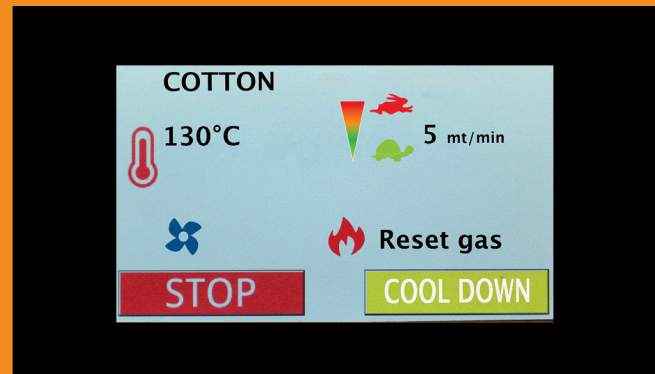

One on each side, they stops instantly the ironer.

HAND SAFE BAR:

It protects the operator from any accidental pulling of an art inside the ironer.

On IMESA drying ironers all moving parts cannot be reached during the ironing cycle. The user can count on total protection and can work without worries.

AVAILABLE SETTINGS

- Start/stop of the drying ironer
- Ironing speed in meters/minute
- Ironing speed
- Cool down function

SELF ADJUSTMENT

The ironer is equipped with a self-regulation system to adjust the roller speed according to the ironing temperature. Since linen may have different levels of humidity, the speed is automatically increased or decreased according to the temperature of the roller.