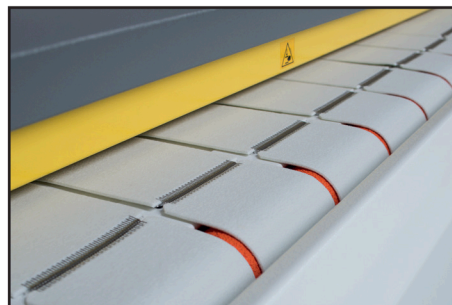

One on each side, they stops instantly the ironer.

HAND SAFE BAR:

It protects the operator from any accidental pulling of an art inside the ironer.

On IMESA drying ironers all moving parts cannot be reached during the ironing cycle. The user can count on total protection and can work without worries.